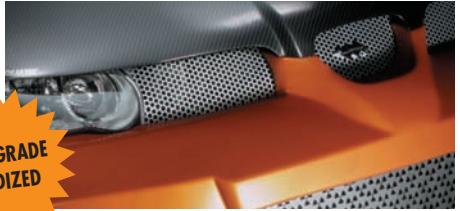

ALU-RaceGrill

[EXTERIOR]

Fit it where you like - front grill, spoiler apertures, air boxes or exhaust shields - it's going to spice-up your car.
Top quality!

- UNIVERSAL FIT
- EASY TO CUT IN SIZE
- EASY TO FIT

HIGH-GRADE ANODIZED

Stretch grid fine, silver anodised
meshs: w 5mm, h 3mm