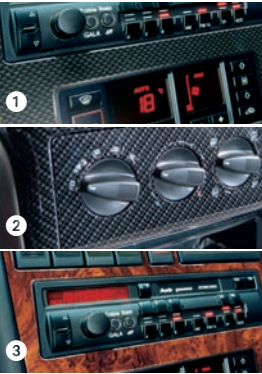

COCKPIT-DesignFilm

[INTERIOR]

COCKPIT-DesignFilm provides the necessary kick for the interior optical design of your vehicle. Deceptively real carbon look with EVO Carbon-Line, elegant with the Wood-Line, sporty with the Carbon-Line.

- HIGH ADHESIVE STRENGTH
- TEMPERATURE RESISTANT
- EASY INSTALLATION
  (Cutter, squeegee and installation instruction included)

PROGRAM

Item No.	Description	Dimensions in cm
1 Carbon-Line		
3120	Anthracite	50x50
2 Carbon-Line EVO		
3141	Anthracite-gloss	50x50
3143	Anthracite-mat	50x50
3142	Silver	50x50
3 Wood-Line		
3101	Walnut-light	50x50

PEDAL-SET

[INTERIOR]

Not just sporty, but also exquisite! The Pedal-Sets are mounted in no time and are slip resistant through the rubber inserts.